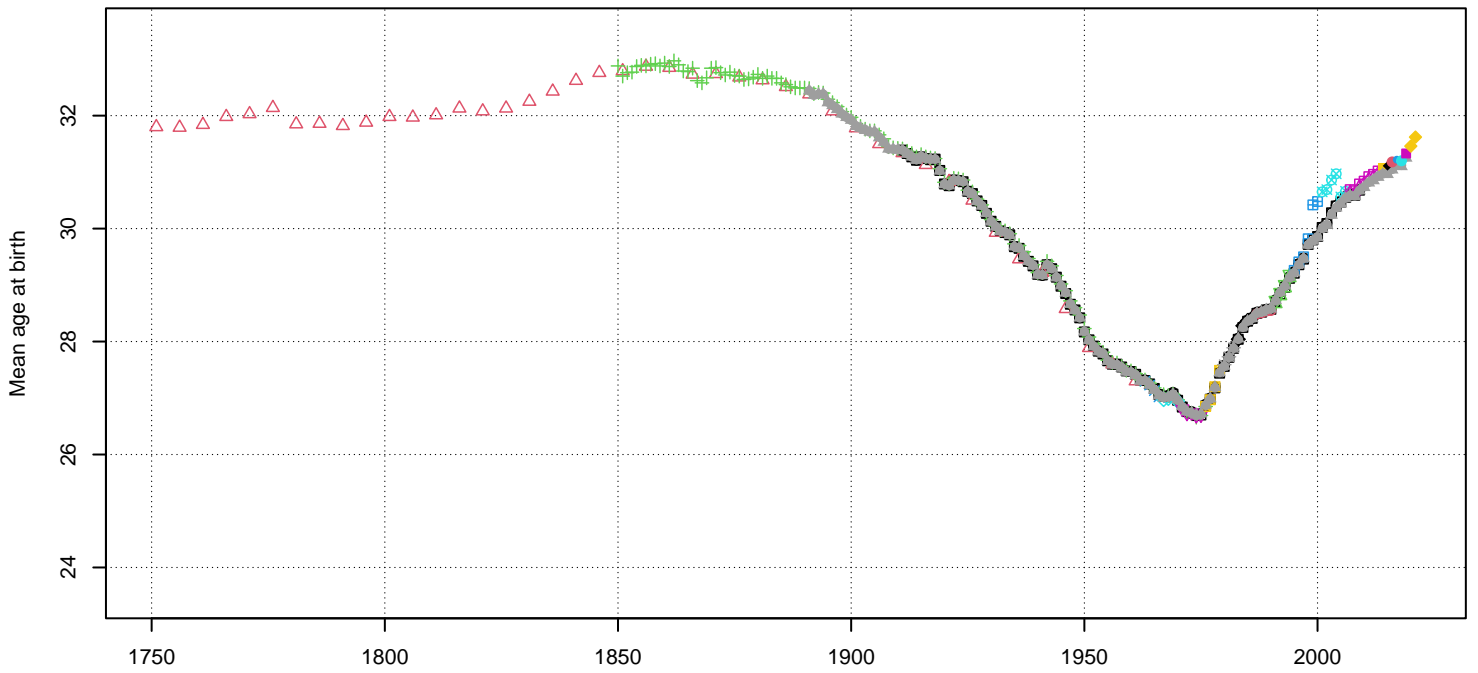

### SWE – Sweden – 1751 – 2021

country	code	reference	code	collection	source	type	age	definition	age	interval
SWE	01	ODE_estimate	ACY	AG1	SWE_12	STAT_vital	ACY	AG5		
SWE	01	ODE_estimate	ARDY	AG1	SWE_13	STAT_vital	ACY	AG5		
SWE	02	STAT_vital	ACY	AG5	SWE_14	STAT_vital	ACY	AG5		
SWE	03	RE_estimate	ACY	AG5	SWE_15	STAT_vital	ACY	AG5		
SWE	04	STAT_vital	ACY	AG5	SWE_16	HFD_vital	ACY	AG1		
SWE	05	STAT_vital	ACY	AG5	SWE_16	HFD_vital	ARDY	AG1		
SWE	06	STAT_vital	ACY	AG5	SWE_17	STAT_vital	ACY	AG5		
SWE	07	STAT_vital	ACY	AG5	SWE_18	STAT_vital	ACY	AG5		
SWE	08	STAT_vital	ACY	AG5	SWE_20	STAT_vital	ACY	AG5		
SWE	09	STAT_vital	ACY	AG5	SWE_21	STAT_vital	ACY	AG5		
SWE	10	STAT_vital	ACY	AG5	SWE_22	STAT_vital	ACY	AG5		
SWE	11	STAT_vital	ACY	AG5	SWE_23	STAT_vital	ACY	AG5		