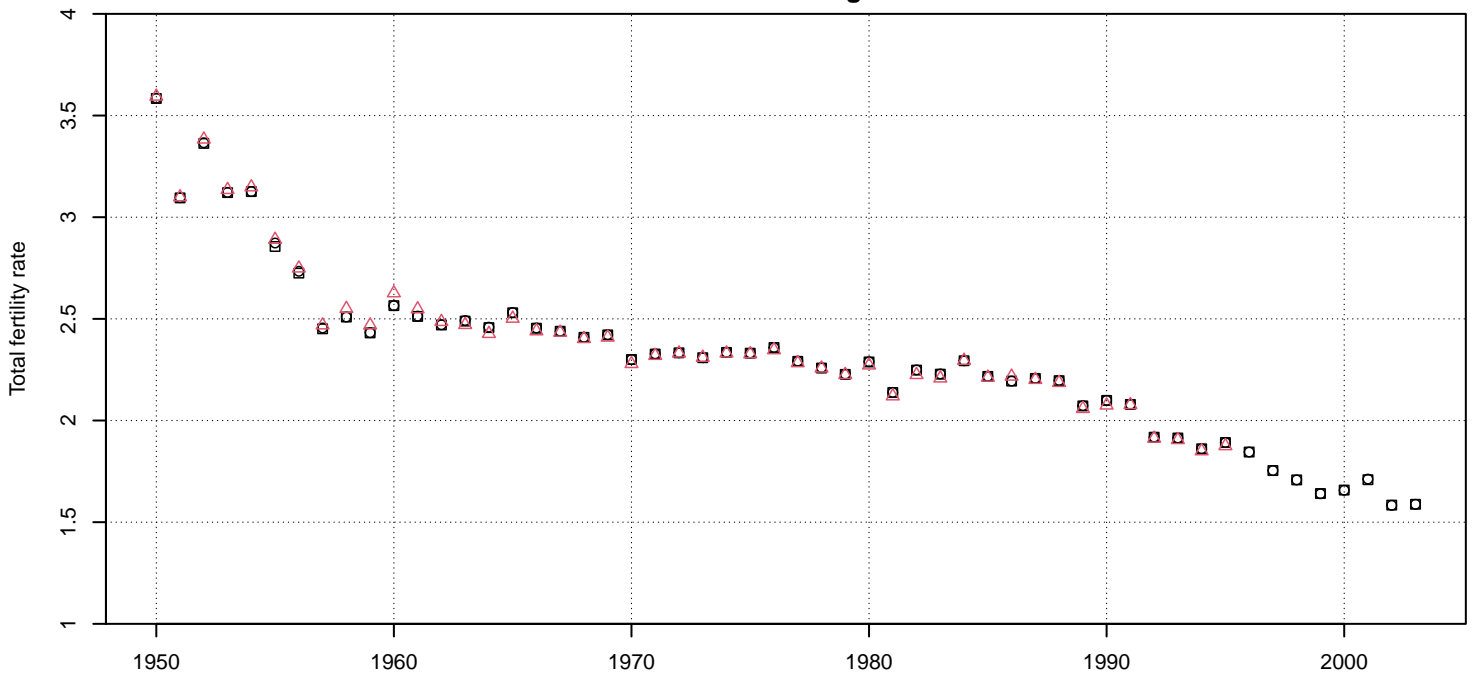

SCG – Serbia and Montenegro – 1950 – 2003

| country | code_reference | code_collection | source | type_age | definition_age | interval |
|---------|---------------------|-----------------|--------|----------|----------------|----------|
| □ | SCG_01_ODE_estimate | ACY | AG1 | | | |
| △ | SCG_02_STAT_vital | ACY | AG5 | | | |
| ○ | SCG_01_ODE_estimate | ARDY | AG1 | | | |