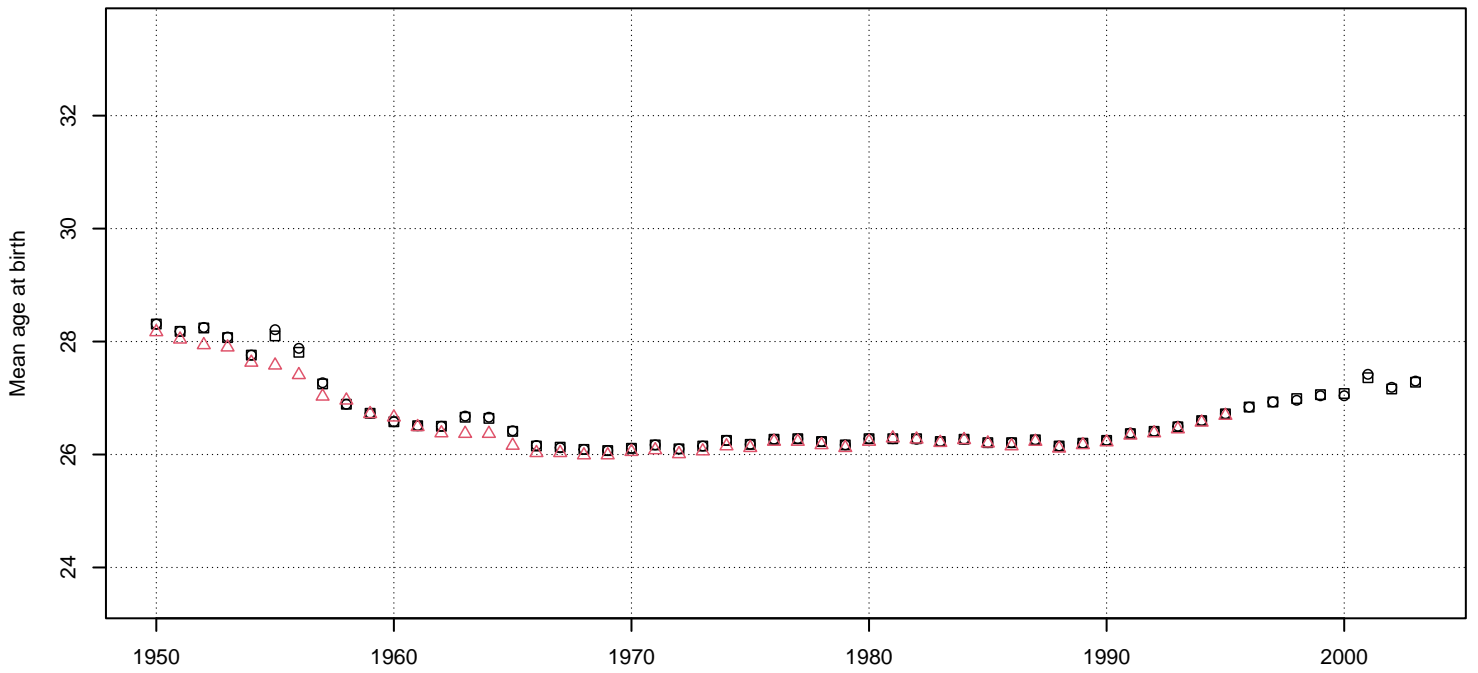

SCG – Serbia and Montenegro – 1950 – 2003

| country | code_reference | code_collection | source | type_age | definition_age | interval |
|---------|---------------------|-----------------|--------|----------|----------------|----------|
| □ | SCG_01_ODE_estimate | ACY | AG1 | | | |
| △ | SCG_02_STAT_vital | ACY | AG5 | | | |
| ○ | SCG_01_ODE_estimate | ARDY | AG1 | | | |