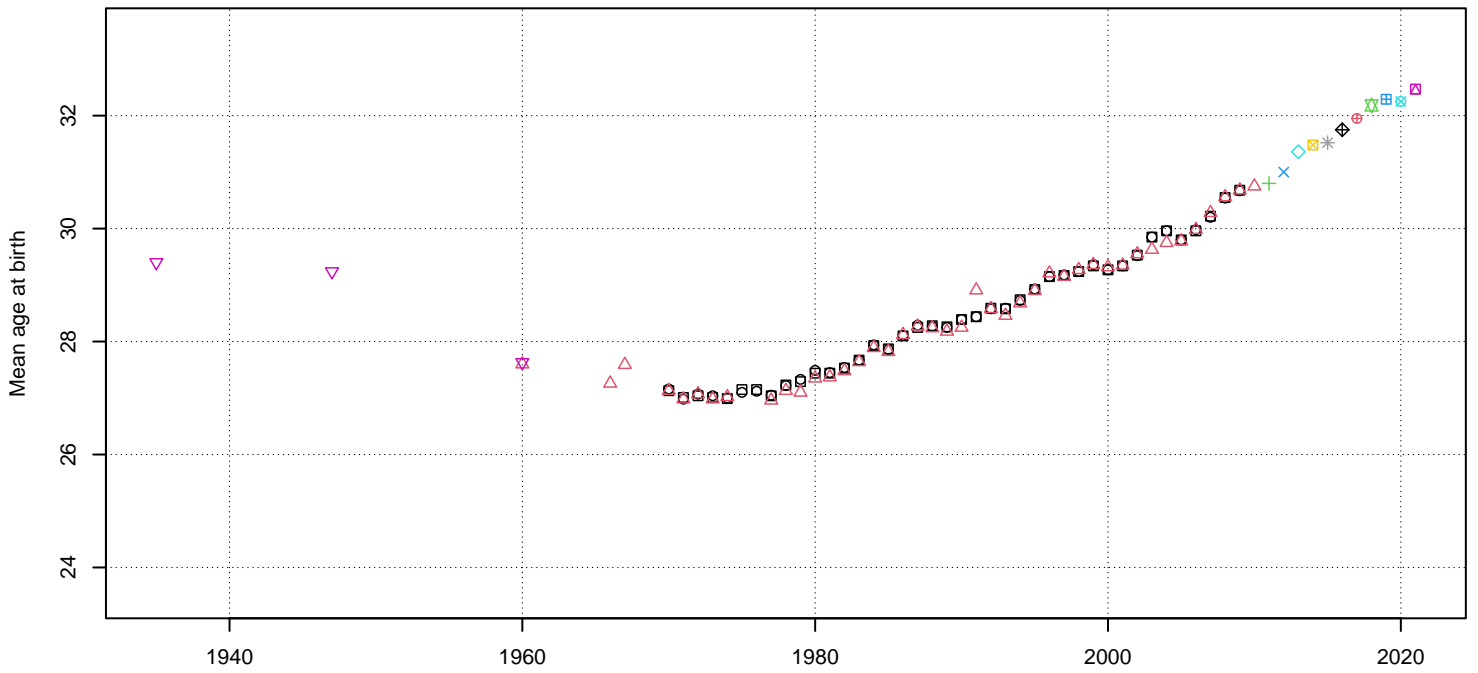

LUX – Luxembourg – 1935 – 2021

country	code_reference	code_collection	source	type_age	definition_age	interval
LUX	LUX_01	ODE_estimate	ACY	AG1		
LUX	LUX_01	ODE_estimate	ARDY	AG1		
LUX	LUX_02	STAT_vital	ACY	AG5		
LUX	LUX_03	STAT_vital	ACY	AG5		
LUX	LUX_04	STAT_vital	ACY	AG5		
LUX	LUX_05	STAT_vital	ACY	AG5		
LUX	LUX_06	STAT_vital	ACY	AG5		
LUX	LUX_07	STAT_vital	ACY	AG5		
LUX	LUX_08	STAT_vital	ACY	AG5		
LUX	LUX_09	STAT_vital	ACY	AG5		
LUX	LUX_10	STAT_vital	ACY	AG5		
LUX	LUX_11	STAT_vital	ACY	AG5		
LUX	LUX_12	STAT_vital	ACY	AG5		
LUX	LUX_13	STAT_vital	ACY	AG5		
LUX	LUX_14	STAT_vital	ACY	AG5		