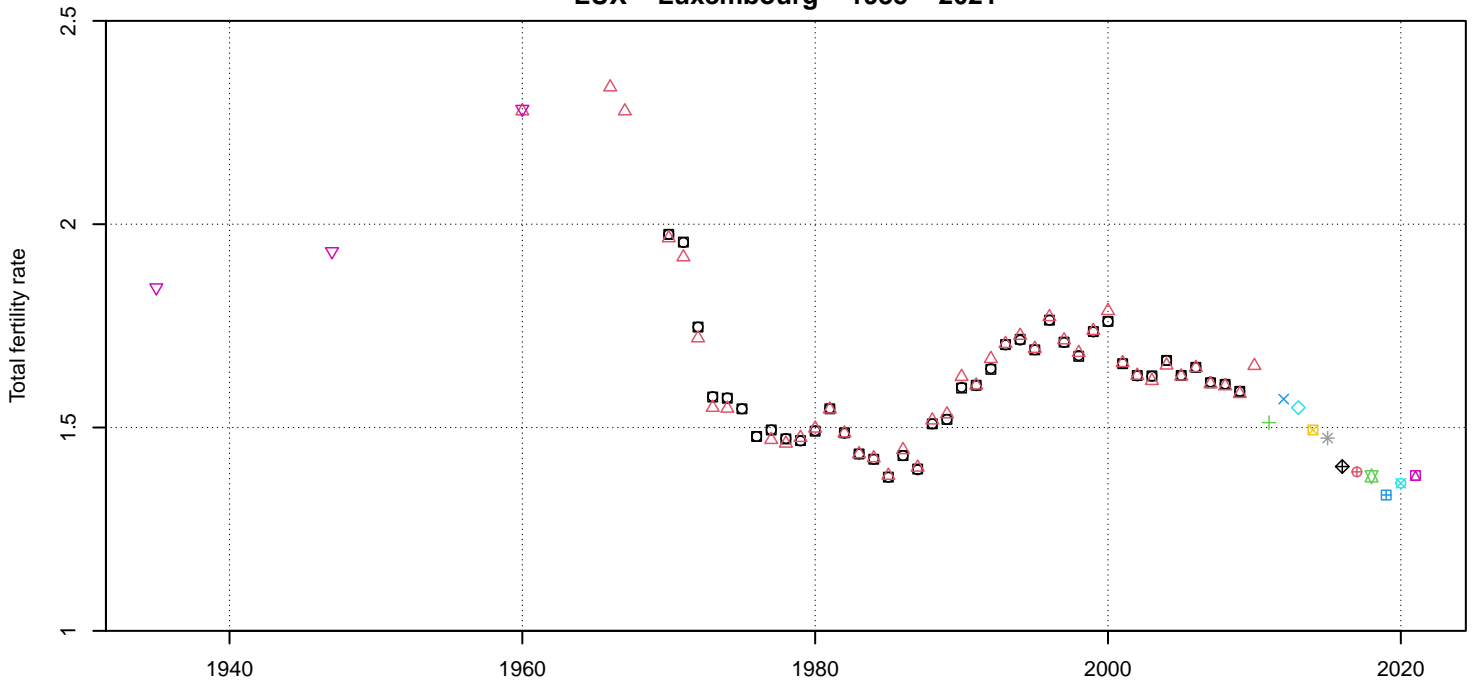

LUX – Luxembourg – 1935 – 2021

country	code_reference	code_collection	source	type_age	definition_age	interval
LUX	LUX_01	ODE_estimate	ACY	AG1		
LUX	LUX_01	ODE_estimate	ARDY	AG1		
LUX	LUX_02	STAT_vital	ACY	AG5		
LUX	LUX_03	STAT_vital	ACY	AG5		
LUX	LUX_04	STAT_vital	ACY	AG5		
LUX	LUX_05	STAT_vital	ACY	AG5		
LUX	LUX_06	STAT_vital	ACY	AG5		
LUX	LUX_07	STAT_vital	ACY	AG5		
LUX	LUX_08	STAT_vital	ACY	AG5		
LUX	LUX_09	STAT_vital	ACY	AG5		
LUX	LUX_10	STAT_vital	ACY	AG5		
LUX	LUX_11	STAT_vital	ACY	AG5		
LUX	LUX_12	STAT_vital	ACY	AG5		
LUX	LUX_13	STAT_vital	ACY	AG5		
LUX	LUX_14	STAT_vital	ACY	AG5		