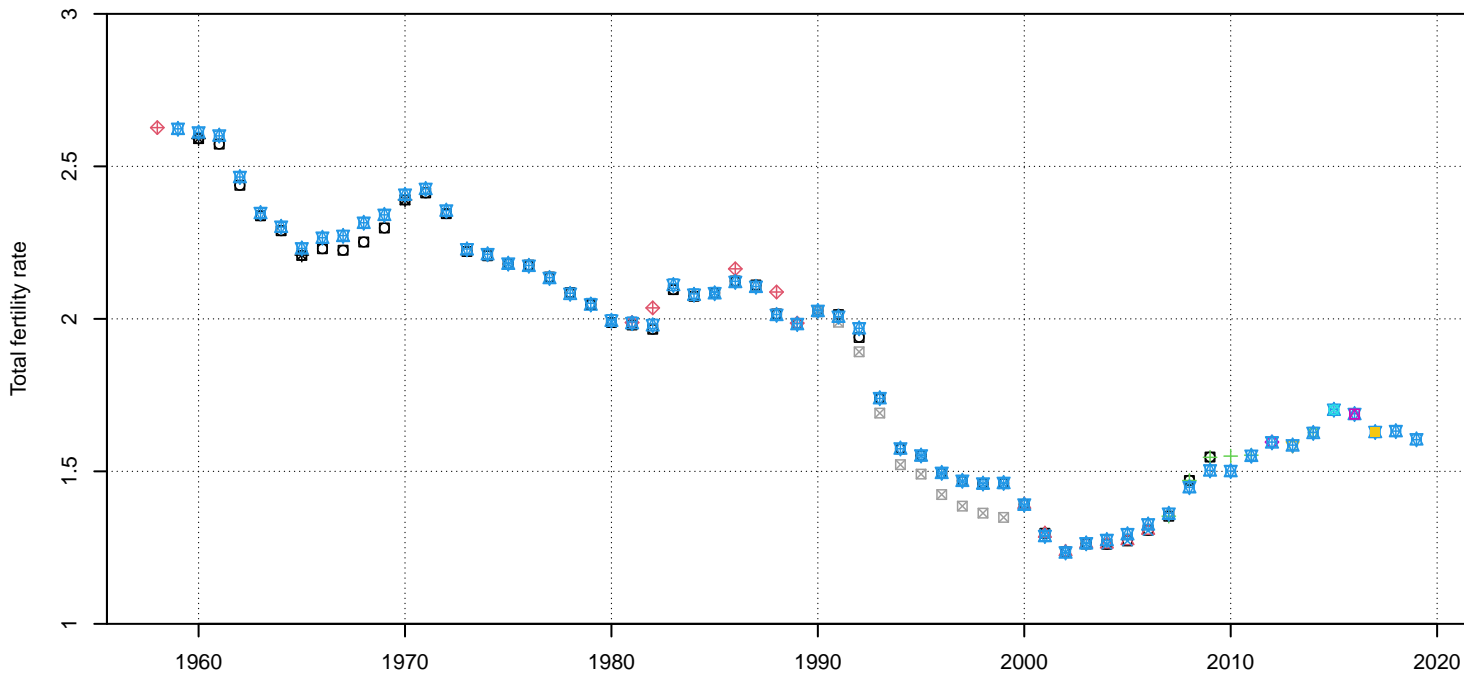

LTU – Lithuania – 1958 – 2019

country	code	reference	code	collection	source	type	age	definition	age	interval
LTU	01	ODE_estimate	ACY	AG1	*	LTU_09_STAT_vital	ACY	AG5		
LTU	01	ODE_estimate	ARDY	AG1	◇	LTU_10_STAT_vital	ACY	AG5		
LTU	02	STAT_vital	ACY	AG1	△	LTU_11_STAT_vital	ACY	AG1		
LTU	03	STAT_vital	ACY	AG1	+	LTU_12_HFD_vital	ACY	AG1		
LTU	04	STAT_vital	ACY	AG5	×	LTU_12_HFD_vital	ARDY	AG1		
LTU	06	STAT_vital	ACY	AG1	◇	LTU_13_STAT_vital	ACY	AG1		
LTU	07	STAT_vital	ACY	AG1	▽	LTU_14_STAT_vital	ACY	AG1		
LTU	08	STAT_vital	ACY	AG1	⊠	LTU_15_STAT_vital	ACY	AG1		