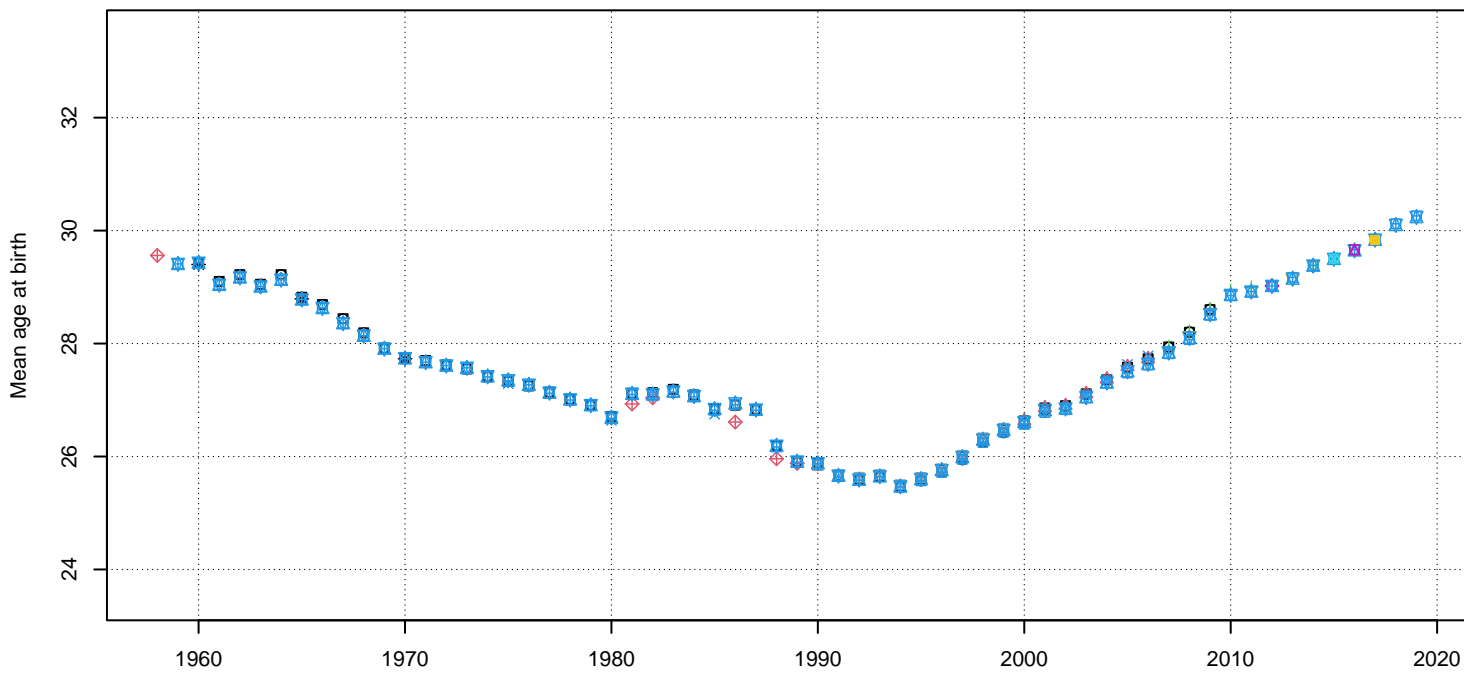

LTU – Lithuania – 1958 – 2019

country	code	reference	code	collection	source	type	age	definition	age	interval
LTU	01	ODE_estimate	ACY	AG1	*	LTU_09_STAT_vital	ACY	AG5		
LTU	01	ODE_estimate	ARDY	AG1	◇	LTU_10_STAT_vital	ACY	AG5		
LTU	02	STAT_vital	ACY	AG1	△	LTU_11_STAT_vital	ACY	AG1		
LTU	03	STAT_vital	ACY	AG1	+	LTU_12_HFD_vital	ACY	AG1		
LTU	04	STAT_vital	ACY	AG5	×	LTU_12_HFD_vital	ARDY	AG1		
LTU	06	STAT_vital	ACY	AG1	◇	LTU_13_STAT_vital	ACY	AG1		
LTU	07	STAT_vital	ACY	AG1	▽	LTU_14_STAT_vital	ACY	AG1		
LTU	08	STAT_vital	ACY	AG1	⊠	LTU_15_STAT_vital	ACY	AG1		