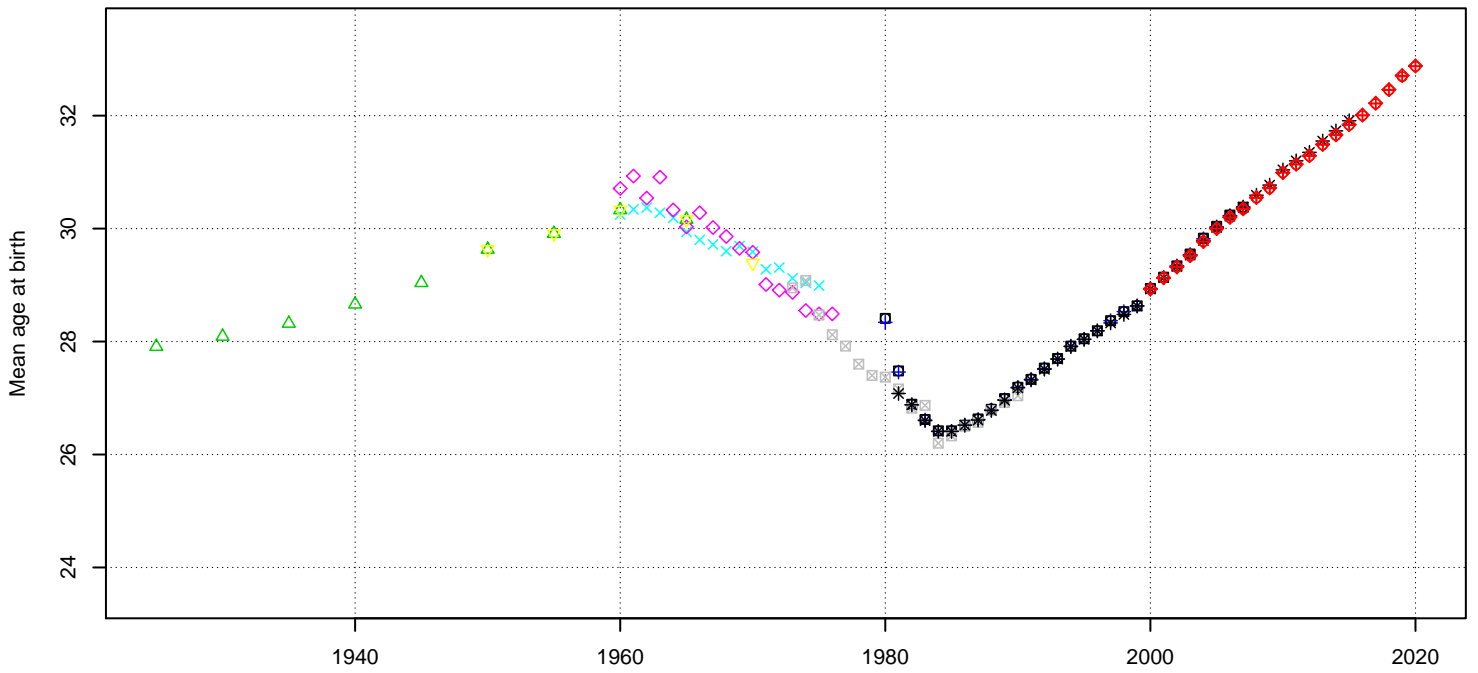

KOR – Republic of Korea – 1925 – 2020

country	code	reference	code	collection	source	type	age	definition	age	interval
KOR	01	ODE	estimate	ACY	AG1	□				
KOR	01	ODE	estimate	ARDY	AG1	○				
KOR	03	RE	estimate	ACY	AG5	△				
KOR	04	RE	estimate	ACY	AG1	+				
KOR	05	RE	estimate	ACY	AG5	×				
KOR	06	RE	estimate	ACY	AG5	◇				
KOR	07	RE	estimate	ACY	AG5	▽				
KOR	08	STAT	vital	ACY	AG5	⊠				
KOR	09	RE	estimate	ACY	AG1	*				
KOR	10	HFD	vital	ACY	AG1	⬠				
KOR	10	HFD	vital	ARDY	AG1	⬠				