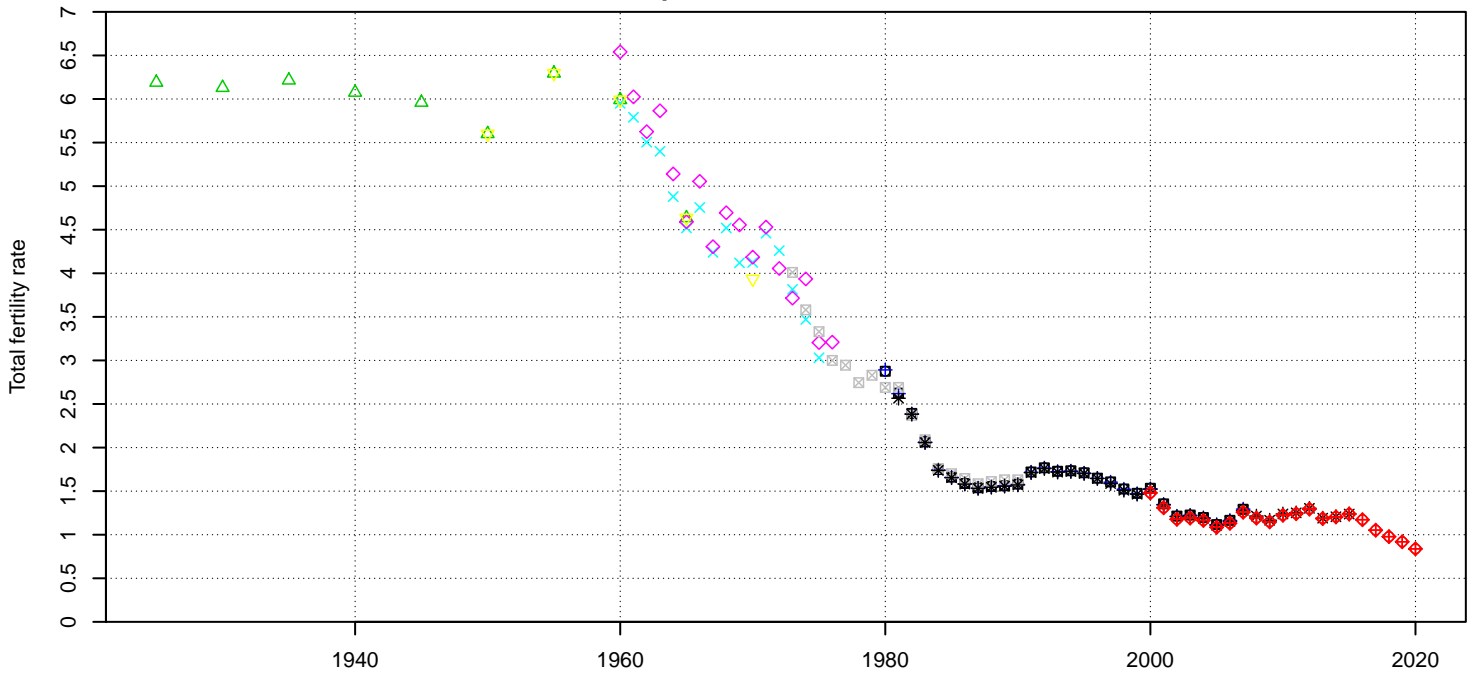

KOR – Republic of Korea – 1925 – 2020

country	code	reference	code	collection	source	type	age	definition	age	interval
KOR	01	ODE	estimate	ACY	AG1	□				
KOR	01	ODE	estimate	ARDY	AG1	○				
KOR	03	RE	estimate	ACY	AG5	△				
KOR	04	RE	estimate	ACY	AG1	+				
KOR	05	RE	estimate	ACY	AG5	×				
KOR	06	RE	estimate	ACY	AG5	◇				
KOR	07	RE	estimate	ACY	AG5	▽				
KOR	08	STAT	vital	ACY	AG5	⊠				
KOR	09	RE	estimate	ACY	AG1	*				
KOR	10	HFD	vital	ACY	AG1	⬠				
KOR	10	HFD	vital	ARDY	AG1	⬠				