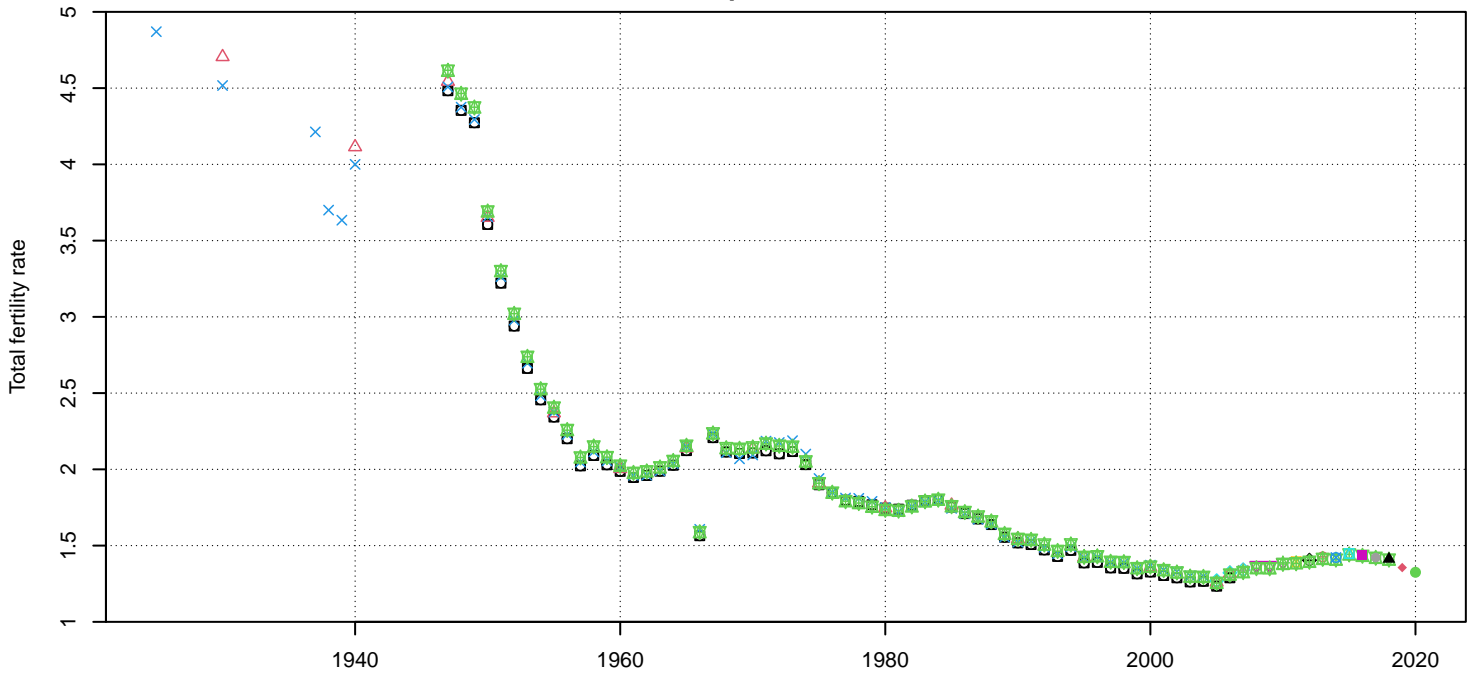

JPN – Japan – 1925 – 2020

country	code_reference	code_collection	source	type	age	definition	age	interval	
JPN	JPN_01	ODE_estimate	ACY	AG1	□	JPN_01	ODE_estimate	ACY	AG1
JPN	JPN_01	ODE_estimate	ARDY	AG1	○	JPN_01	ODE_estimate	ARDY	AG1
JPN	JPN_02	STAT_vital	ACY	AG1	△	JPN_02	STAT_vital	ACY	AG1
JPN	JPN_03	STAT_vital	ACY	AG1	+	JPN_03	STAT_vital	ACY	AG1
JPN	JPN_04	STAT_vital	ACY	AG5	×	JPN_04	STAT_vital	ACY	AG5
JPN	JPN_05	STAT_vital	ACY	AG5	◇	JPN_05	STAT_vital	ACY	AG5
JPN	JPN_06	STAT_vital	ACY	AG5	▽	JPN_06	STAT_vital	ACY	AG5
JPN	JPN_07	STAT_vital	ACY	AG5	■	JPN_07	STAT_vital	ACY	AG5
JPN	JPN_08	STAT_vital	ACY	AG1	*	JPN_08	STAT_vital	ACY	AG1
JPN	JPN_09	STAT_vital	ACY	AG5	◆	JPN_09	STAT_vital	ACY	AG5
JPN	JPN_10	STAT_vital	ACY	AG5	⊕	JPN_10	STAT_vital	ACY	AG5
JPN	JPN_11	HFD_vital	ACY	AG1	⊗	JPN_11	HFD_vital	ACY	AG1
JPN	JPN_11	HFD_vital	ARDY	AG1	⊗	JPN_11	HFD_vital	ARDY	AG1
JPN	JPN_12	STAT_vital	ACY	AG5	⊗	JPN_12	STAT_vital	ACY	AG5
JPN	JPN_13	STAT_vital	ACY	AG5	⊗	JPN_13	STAT_vital	ACY	AG5
JPN	JPN_14	STAT_vital	ACY	AG5	■	JPN_14	STAT_vital	ACY	AG5
JPN	JPN_16	STAT_vital	ACY	AG5	●	JPN_16	STAT_vital	ACY	AG5
JPN	JPN_17	STAT_vital	ACY	AG5	▲	JPN_17	STAT_vital	ACY	AG5
JPN	JPN_18	STAT_vital	ACY	AG5	◆	JPN_18	STAT_vital	ACY	AG5
JPN	JPN_19	STAT_vital	ACY	AG5	●	JPN_19	STAT_vital	ACY	AG5