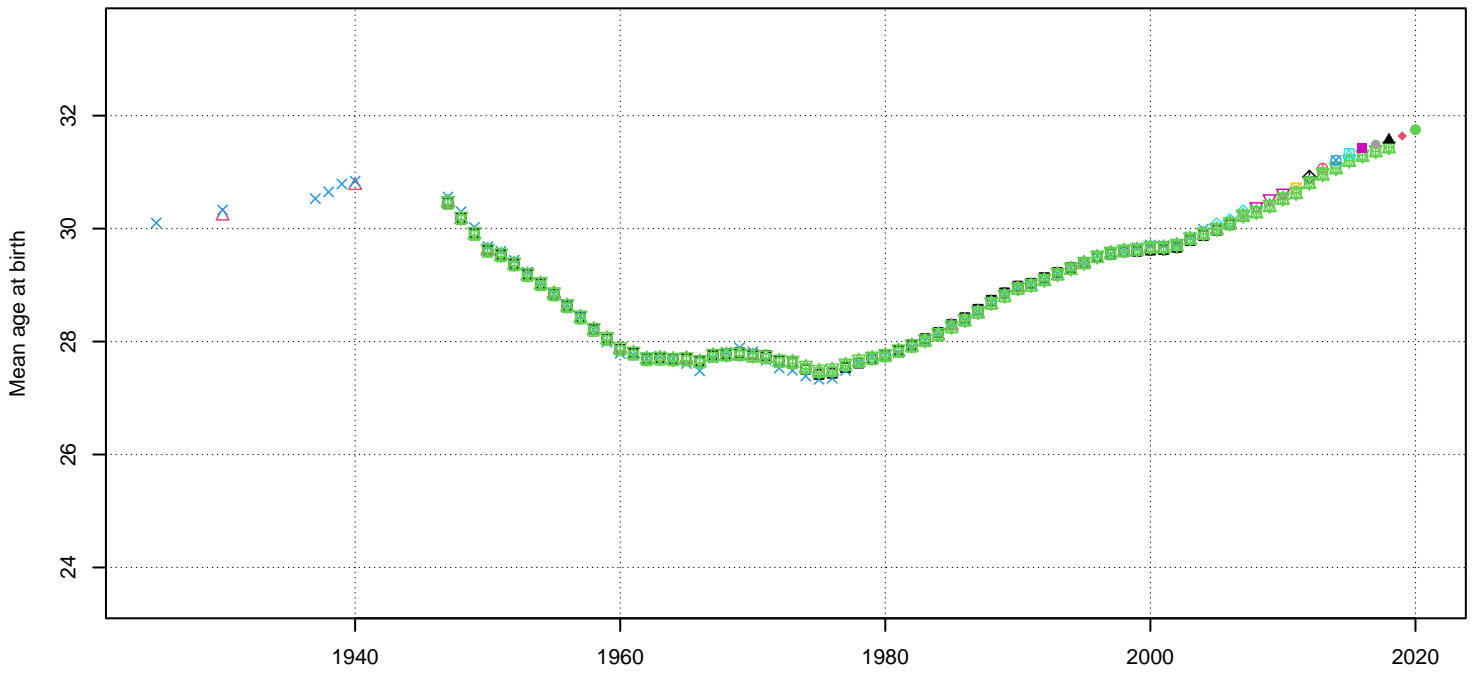

JPN – Japan – 1925 – 2020

country	code_reference	code_collection	source	type	age	definition	age	interval	
JPN	JPN_01	ODE_estimate	ACY	AG1	□	JPN_01	ODE_estimate	ACY	AG1
JPN	JPN_01	ODE_estimate	ARDY	AG1	○	JPN_01	ODE_estimate	ARDY	AG1
JPN	JPN_02	STAT_vital	ACY	AG1	△	JPN_02	STAT_vital	ACY	AG1
JPN	JPN_03	STAT_vital	ACY	AG1	+	JPN_03	STAT_vital	ACY	AG1
JPN	JPN_04	STAT_vital	ACY	AG5	×	JPN_04	STAT_vital	ACY	AG5
JPN	JPN_05	STAT_vital	ACY	AG5	◇	JPN_05	STAT_vital	ACY	AG5
JPN	JPN_06	STAT_vital	ACY	AG5	▽	JPN_06	STAT_vital	ACY	AG5
JPN	JPN_07	STAT_vital	ACY	AG5	■	JPN_07	STAT_vital	ACY	AG5
JPN	JPN_08	STAT_vital	ACY	AG1	*	JPN_08	STAT_vital	ACY	AG1
JPN	JPN_09	STAT_vital	ACY	AG5	◆	JPN_09	STAT_vital	ACY	AG5
JPN	JPN_10	STAT_vital	ACY	AG5	⊕	JPN_10	STAT_vital	ACY	AG5
JPN	JPN_11	HFD_vital	ACY	AG1	⊗	JPN_11	HFD_vital	ACY	AG1
JPN	JPN_11	HFD_vital	ARDY	AG1	⊗	JPN_11	HFD_vital	ARDY	AG1
JPN	JPN_12	STAT_vital	ACY	AG5	⊗	JPN_12	STAT_vital	ACY	AG5
JPN	JPN_13	STAT_vital	ACY	AG5	⊗	JPN_13	STAT_vital	ACY	AG5
JPN	JPN_14	STAT_vital	ACY	AG5	■	JPN_14	STAT_vital	ACY	AG5
JPN	JPN_16	STAT_vital	ACY	AG5	●	JPN_16	STAT_vital	ACY	AG5
JPN	JPN_17	STAT_vital	ACY	AG5	▲	JPN_17	STAT_vital	ACY	AG5
JPN	JPN_18	STAT_vital	ACY	AG5	◆	JPN_18	STAT_vital	ACY	AG5
JPN	JPN_19	STAT_vital	ACY	AG5	●	JPN_19	STAT_vital	ACY	AG5