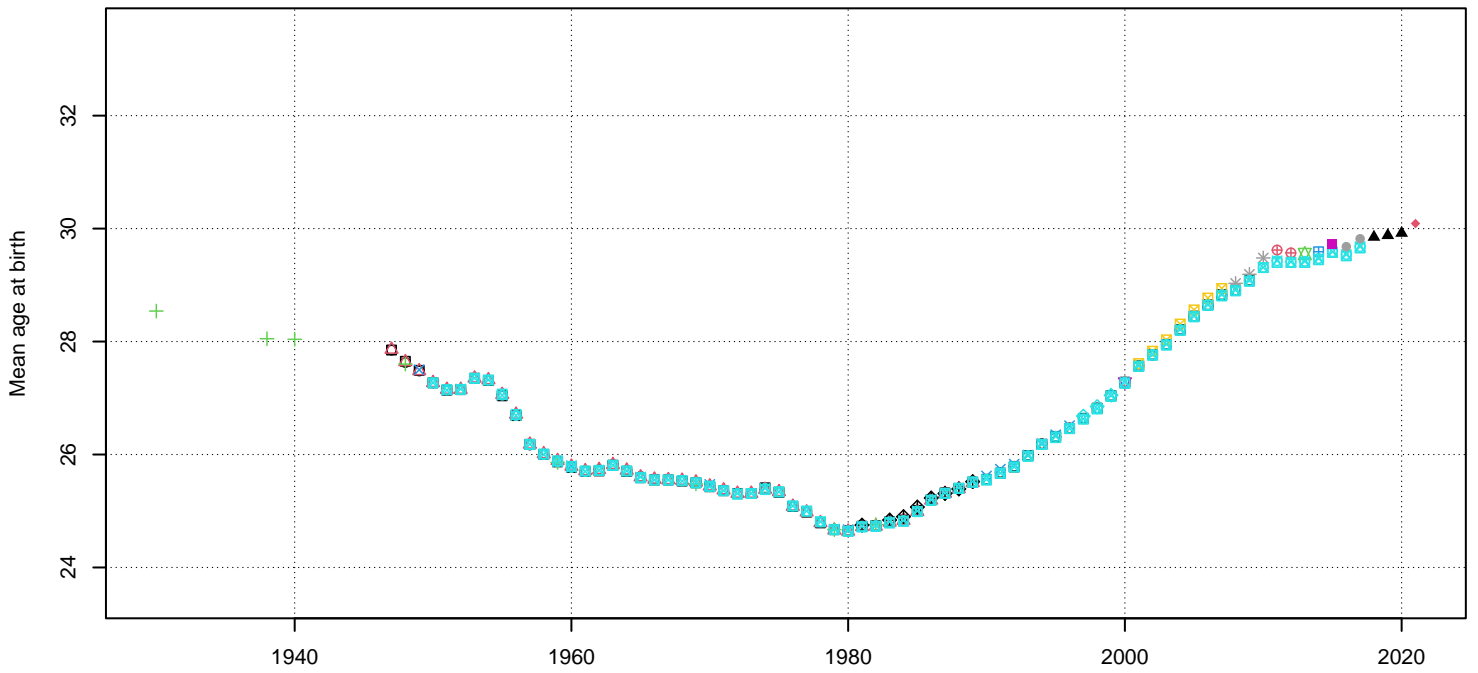

### HUN – Hungary – 1930 – 2021

country	code_reference	code_collection	source	type_age	definition_age	interval
HUN	HUN_01	ODE_estimate	ACY	AG1		
HUN	HUN_01	ODE_estimate	ARDY	AG1		
HUN	HUN_02	RE_estimate	ARDY	AG1		
HUN	HUN_03	STAT	vital	ACY	AG5	
HUN	HUN_04	STAT	vital	ACY	AG5	
HUN	HUN_05	STAT	vital	ACY	AG5	
HUN	HUN_06	STAT	vital	ACY	AG1	
HUN	HUN_07	STAT	vital	ACY	AG5	
HUN	HUN_08	STAT	vital	ACY	AG5	
HUN	HUN_09	STAT	vital	ACY	AG5	
HUN	HUN_10	STAT	vital	ACY	AG5	
HUN	HUN_11	STAT	vital	ACY	AG5	
HUN	HUN_12	STAT	vital	ACY	AG5	
HUN	HUN_13	HFD	vital	ACY	AG1	
HUN	HUN_13	HFD	vital	ARDY	AG1	
HUN	HUN_14	STAT	vital	ACY	AG5	
HUN	HUN_16	STAT	vital	ACY	AG5	
HUN	HUN_17	STAT	vital	ACY	AG5	
HUN	HUN_18	STAT	vital	ACY	AG5	