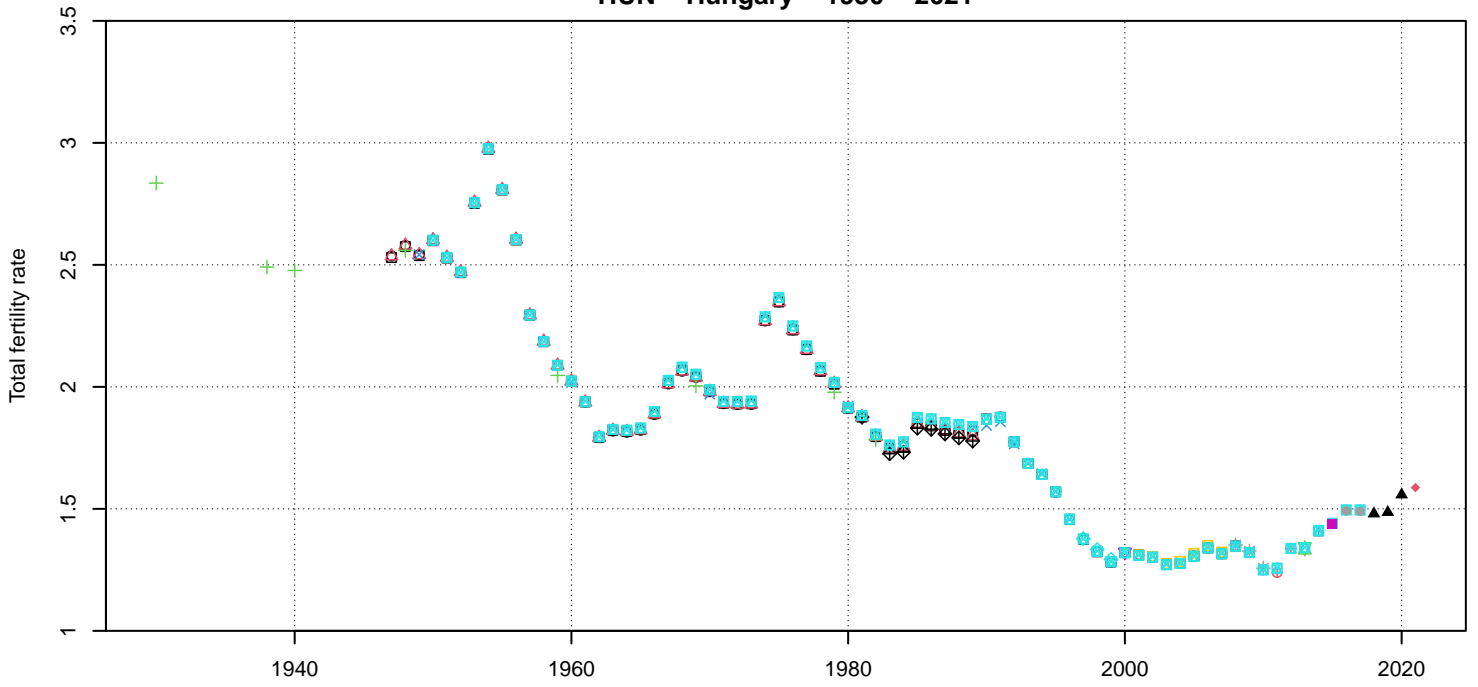

### HUN – Hungary – 1930 – 2021

country	code_reference	code_collection	source	type_age	definition_age	interval
HUN	HUN_01	ODE_estimate	ACY	AG1		
HUN	HUN_01	ODE_estimate	ARDY	AG1		
HUN	HUN_02	RE_estimate	ARDY	AG1		
HUN	HUN_03	STAT	vital	ACY	AG5	
HUN	HUN_04	STAT	vital	ACY	AG5	
HUN	HUN_05	STAT	vital	ACY	AG5	
HUN	HUN_06	STAT	vital	ACY	AG1	
HUN	HUN_07	STAT	vital	ACY	AG5	
HUN	HUN_08	STAT	vital	ACY	AG5	
HUN	HUN_09	STAT	vital	ACY	AG5	
HUN	HUN_10	STAT	vital	ACY	AG5	
HUN	HUN_11	STAT	vital	ACY	AG5	
HUN	HUN_12	STAT	vital	ACY	AG5	
HUN	HUN_13	HFD	vital	ACY	AG1	
HUN	HUN_13	HFD	vital	ARDY	AG1	
HUN	HUN_14	STAT	vital	ACY	AG5	
HUN	HUN_16	STAT	vital	ACY	AG5	
HUN	HUN_17	STAT	vital	ACY	AG5	
HUN	HUN_18	STAT	vital	ACY	AG5	