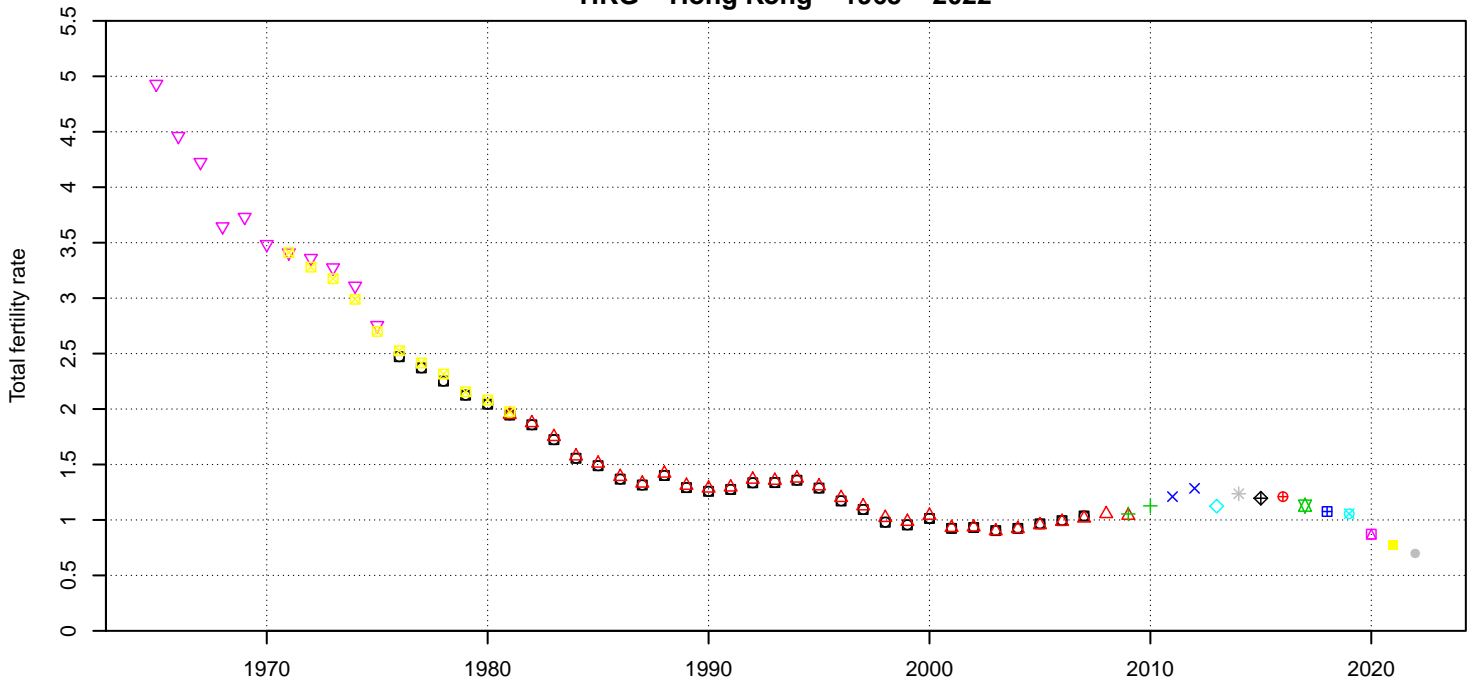

HKG – Hong Kong – 1965 – 2022

country	code	reference	code	collection	source	type	age	definition	age	interval
HKG	01	ODE_estimate	ACY	AG1						
HKG	01	ODE_estimate	ARDY	AG1						
HKG	02	STAT_vital	ACY	AG5						
HKG	03	STAT_vital	ACY	AG5						
HKG	04	STAT_vital	ACY	AG5						
HKG	05	STAT_vital	ACY	AG5						
HKG	06	RE_estimate	ACY	AG5						
HKG	07	STAT_vital	ACY	AG5						
HKG	08	STAT_vital	ACY	AG5						
HKG	09	STAT_vital	ACY	AG5						
HKG	10	STAT_vital	ACY	AG5						
HKG	11	STAT_vital	ACY	AG5						
HKG	12	STAT_vital	ACY	AG5						
HKG	13	STAT_vital	ACY	AG5						
HKG	14	STAT_vital	ACY	AG5						
HKG	15	STAT_vital	ACY	AG5						
HKG	16	STAT_vital	ACY	AG5						