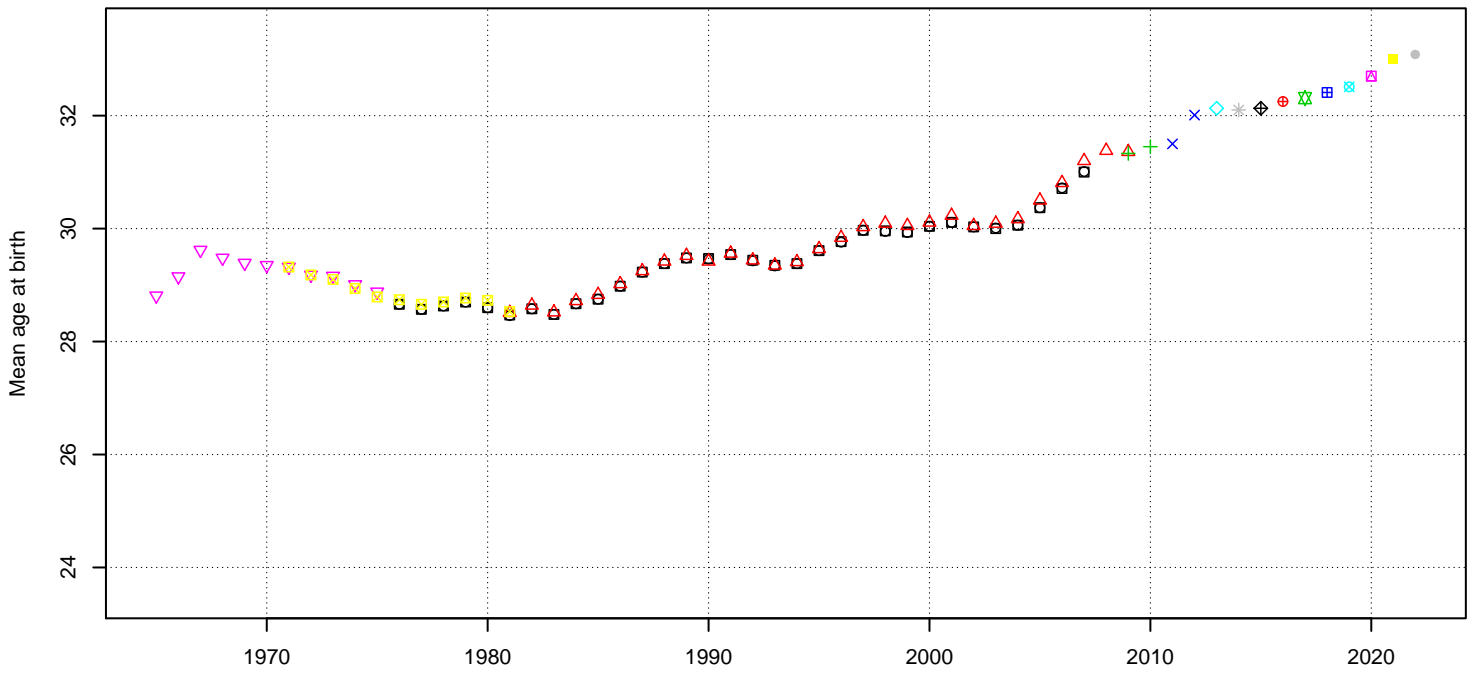

HKG – Hong Kong – 1965 – 2022

country	code	reference	code	collection	source	type	age	definition	age	interval
HKG	01	ODE_estimate	ACY	AG1						
HKG	01	ODE_estimate	ARDY	AG1						
HKG	02	STAT_vital	ACY	AG5						
HKG	03	STAT_vital	ACY	AG5						
HKG	04	STAT_vital	ACY	AG5						
HKG	05	STAT_vital	ACY	AG5						
HKG	06	RE_estimate	ACY	AG5						
HKG	07	STAT_vital	ACY	AG5						
HKG	08	STAT_vital	ACY	AG5						
HKG	09	STAT_vital	ACY	AG5						
HKG	10	STAT_vital	ACY	AG5						
HKG	11	STAT_vital	ACY	AG5						
HKG	12	STAT_vital	ACY	AG5						
HKG	13	STAT_vital	ACY	AG5						
HKG	14	STAT_vital	ACY	AG5						
HKG	15	STAT_vital	ACY	AG5						
HKG	16	STAT_vital	ACY	AG5						