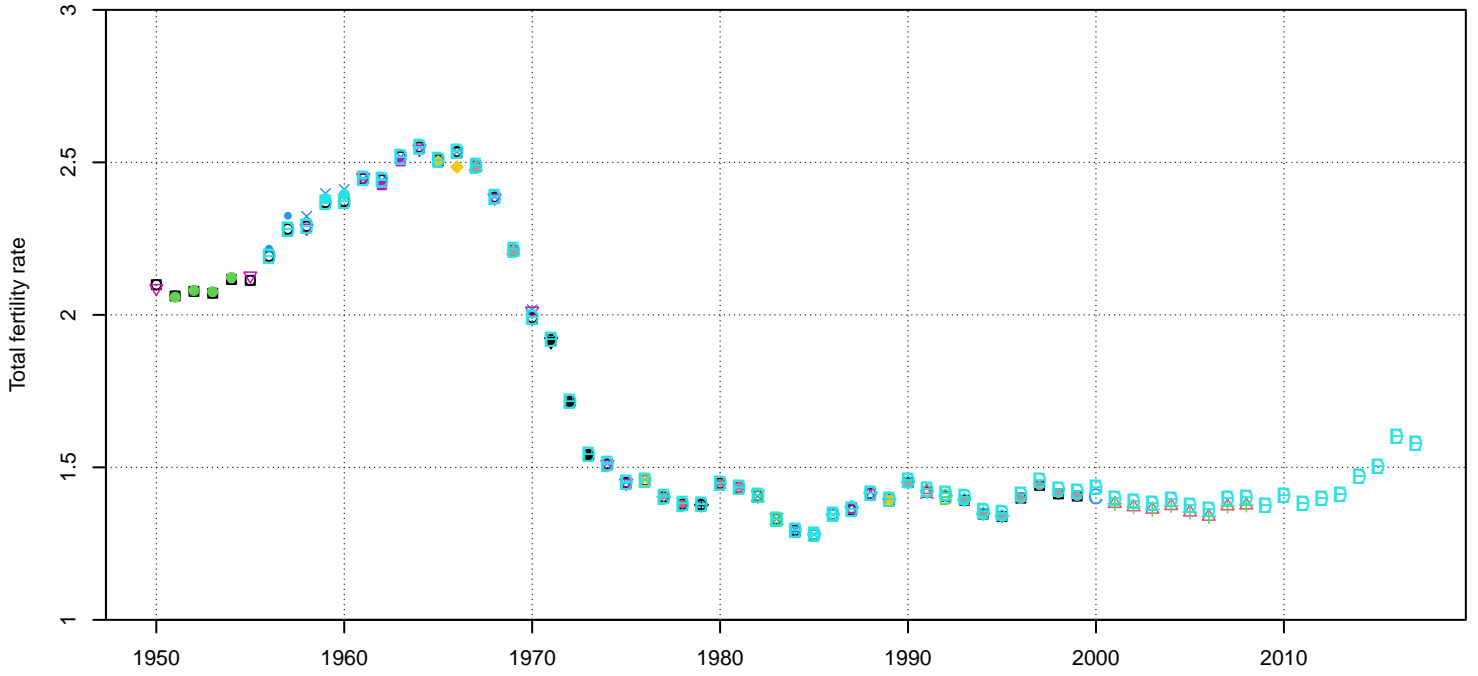

DEUTW – West Germany – 1950 – 2017

| country | code | reference | code | collection | source | type | age | definition | age | interval | | |
|---------|------|-----------|----------|------------|--------|------|-----|------------|------|----------|------|-----|
| DEUTW | 01 | ODE | estimate | ARDY | AG1 | □ | | DEUTW_16 | STAT | vital | ARDY | AG1 |
| DEUTW | 01 | ODE | estimate | ARDY | AG1 | ○ | | DEUTW_17 | STAT | vital | ARDY | AG1 |
| DEUTW | 02 | RE | estimate | ARDY | AG1 | △ | | DEUTW_18 | STAT | vital | ARDY | AG1 |
| DEUTW | 03 | RE | estimate | ARDY | AG1 | + | | DEUTW_19 | STAT | vital | ARDY | AG1 |
| DEUTW | 04 | RE | estimate | ARDY | AG1 | × | | DEUTW_20 | STAT | vital | ARDY | AG1 |
| DEUTW | 05 | RE | estimate | ARDY | AG1 | ◇ | | DEUTW_21 | STAT | vital | ARDY | AG1 |
| DEUTW | 06 | STAT | vital | ARDY | AG1 | ▽ | | DEUTW_22 | STAT | vital | ARDY | AG1 |
| DEUTW | 07 | STAT | vital | ARDY | AG1 | ⊠ | | DEUTW_23 | STAT | vital | ARDY | AG1 |
| DEUTW | 08 | STAT | vital | ARDY | AG1 | * | | DEUTW_24 | STAT | vital | ARDY | AG1 |
| DEUTW | 09 | STAT | vital | ARDY | AG1 | ⊕ | | DEUTW_25 | STAT | vital | ARDY | AG1 |
| DEUTW | 10 | STAT | vital | ARDY | AG1 | ⊙ | | DEUTW_26 | STAT | vital | ARDY | AG1 |
| DEUTW | 11 | STAT | vital | ARDY | AG1 | ⊗ | | DEUTW_27 | STAT | vital | ARDY | AG1 |
| DEUTW | 12 | STAT | vital | ARDY | AG1 | ⊞ | | DEUTW_28 | STAT | vital | ARDY | AG1 |
| DEUTW | 13 | STAT | vital | ARDY | AG1 | ⊚ | | DEUTW_29 | HFD | vital | ACY | AG1 |
| DEUTW | 14 | STAT | vital | ARDY | AG1 | ⊛ | | DEUTW_29 | HFD | vital | ARDY | AG1 |
| DEUTW | 15 | STAT | vital | ARDY | AG1 | ⊜ | | | | | | |
| DEUTW | 16 | STAT | vital | ARDY | AG1 | ● | | | | | | |
| DEUTW | 17 | STAT | vital | ARDY | AG1 | ▲ | | | | | | |
| DEUTW | 18 | STAT | vital | ARDY | AG1 | ◆ | | | | | | |
| DEUTW | 19 | STAT | vital | ARDY | AG1 | ● | | | | | | |
| DEUTW | 20 | STAT | vital | ARDY | AG1 | ● | | | | | | |
| DEUTW | 21 | STAT | vital | ARDY | AG1 | ● | | | | | | |
| DEUTW | 22 | STAT | vital | ARDY | AG1 | ■ | | | | | | |
| DEUTW | 23 | STAT | vital | ARDY | AG1 | ◆ | | | | | | |
| DEUTW | 24 | STAT | vital | ARDY | AG1 | ▲ | | | | | | |
| DEUTW | 25 | STAT | vital | ARDY | AG1 | ▼ | | | | | | |
| DEUTW | 26 | STAT | vital | ARDY | AG1 | ▲ | | | | | | |
| DEUTW | 27 | STAT | vital | ARDY | AG1 | ■ | | | | | | |
| DEUTW | 28 | STAT | vital | ARDY | AG1 | ● | | | | | | |
| DEUTW | 29 | HFD | vital | ACY | AG1 | ● | | | | | | |
| DEUTW | 29 | HFD | vital | ARDY | AG1 | ■ | | | | | | |