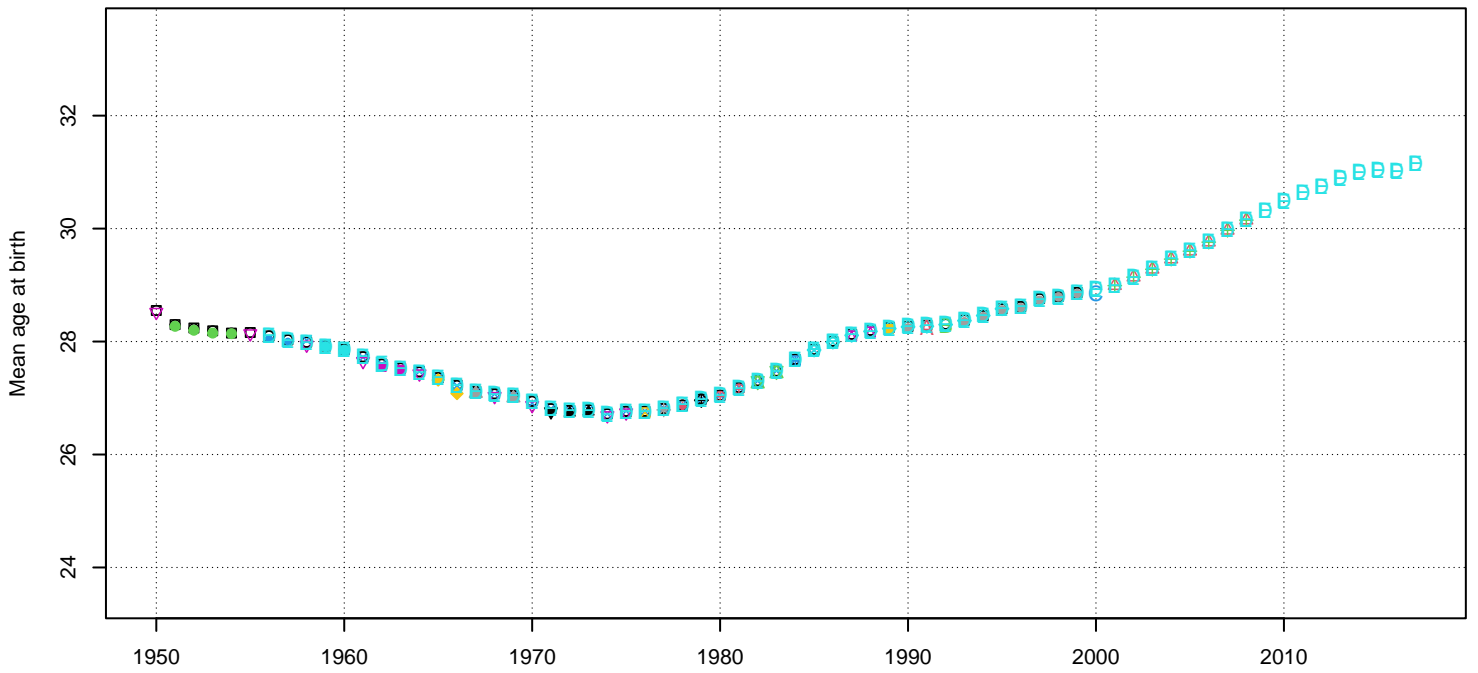

DEUTW – West Germany – 1950 – 2017

| country | code | reference | code | collection | source | type | age | definition | age | interval | | |
|---------|------|-----------|----------|------------|--------|------|-----|------------|------|----------|------|-----|
| DEUTW | 01 | ODE | estimate | ARDY | AG1 | □ | | DEUTW_16 | STAT | vital | ARDY | AG1 |
| DEUTW | 01 | ODE | estimate | ARDY | AG1 | ○ | | DEUTW_17 | STAT | vital | ARDY | AG1 |
| DEUTW | 02 | RE | estimate | ARDY | AG1 | △ | | DEUTW_18 | STAT | vital | ARDY | AG1 |
| DEUTW | 03 | RE | estimate | ARDY | AG1 | + | | DEUTW_19 | STAT | vital | ARDY | AG1 |
| DEUTW | 04 | RE | estimate | ARDY | AG1 | × | | DEUTW_20 | STAT | vital | ARDY | AG1 |
| DEUTW | 05 | RE | estimate | ARDY | AG1 | ◇ | | DEUTW_21 | STAT | vital | ARDY | AG1 |
| DEUTW | 06 | STAT | vital | ARDY | AG1 | ▽ | | DEUTW_22 | STAT | vital | ARDY | AG1 |
| DEUTW | 07 | STAT | vital | ARDY | AG1 | ⊠ | | DEUTW_23 | STAT | vital | ARDY | AG1 |
| DEUTW | 08 | STAT | vital | ARDY | AG1 | * | | DEUTW_24 | STAT | vital | ARDY | AG1 |
| DEUTW | 09 | STAT | vital | ARDY | AG1 | ⊕ | | DEUTW_25 | STAT | vital | ARDY | AG1 |
| DEUTW | 10 | STAT | vital | ARDY | AG1 | ⊙ | | DEUTW_26 | STAT | vital | ARDY | AG1 |
| DEUTW | 11 | STAT | vital | ARDY | AG1 | ⊗ | | DEUTW_27 | STAT | vital | ARDY | AG1 |
| DEUTW | 12 | STAT | vital | ARDY | AG1 | ⊞ | | DEUTW_28 | STAT | vital | ARDY | AG1 |
| DEUTW | 13 | STAT | vital | ARDY | AG1 | ⊚ | | DEUTW_29 | HFD | vital | ACY | AG1 |
| DEUTW | 14 | STAT | vital | ARDY | AG1 | ⊛ | | DEUTW_29 | HFD | vital | ARDY | AG1 |
| DEUTW | 15 | STAT | vital | ARDY | AG1 | ⊜ | | | | | | |
| DEUTW | 16 | STAT | vital | ARDY | AG1 | ● | | | | | | |
| DEUTW | 17 | STAT | vital | ARDY | AG1 | ▲ | | | | | | |
| DEUTW | 18 | STAT | vital | ARDY | AG1 | ◆ | | | | | | |
| DEUTW | 19 | STAT | vital | ARDY | AG1 | ● | | | | | | |
| DEUTW | 20 | STAT | vital | ARDY | AG1 | ● | | | | | | |
| DEUTW | 21 | STAT | vital | ARDY | AG1 | ● | | | | | | |
| DEUTW | 22 | STAT | vital | ARDY | AG1 | ■ | | | | | | |
| DEUTW | 23 | STAT | vital | ARDY | AG1 | ◆ | | | | | | |
| DEUTW | 24 | STAT | vital | ARDY | AG1 | ▲ | | | | | | |
| DEUTW | 25 | STAT | vital | ARDY | AG1 | ▼ | | | | | | |
| DEUTW | 26 | STAT | vital | ARDY | AG1 | ▲ | | | | | | |
| DEUTW | 27 | STAT | vital | ARDY | AG1 | ■ | | | | | | |
| DEUTW | 28 | STAT | vital | ARDY | AG1 | ● | | | | | | |
| DEUTW | 29 | HFD | vital | ACY | AG1 | ● | | | | | | |
| DEUTW | 29 | HFD | vital | ARDY | AG1 | ■ | | | | | | |