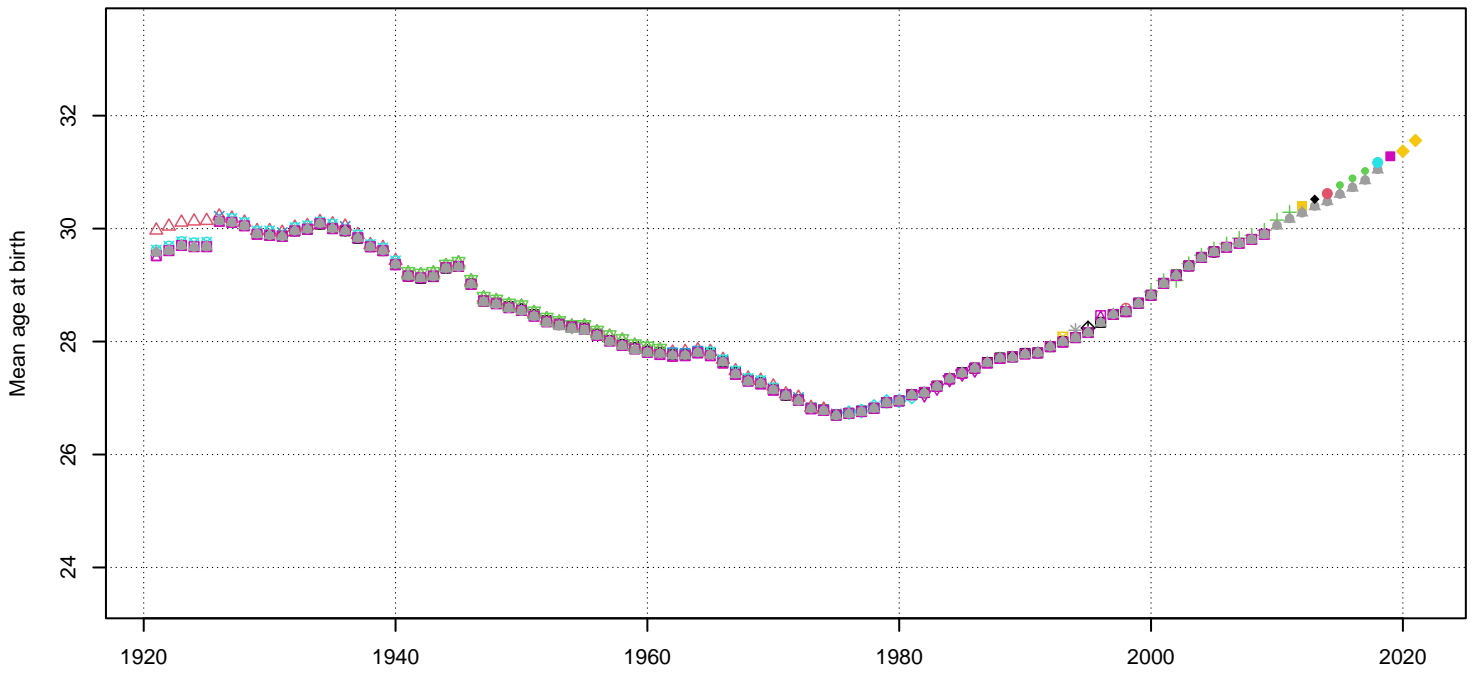

CAN – Canada – 1921 – 2021

country	code	reference	code	collection	source	type	age	definition	age	interval
CAN	01	ODE_estimate	ACY	AG1						
CAN	01	ODE_estimate	ARDY	AG1						
CAN	02	RE_estimate	ACY	AG5						
CAN	03	STAT_vital	ACY	AG5						
CAN	04	STAT_vital	ACY	AG5						
CAN	05	STAT_vital	ACY	AG5						
CAN	06	STAT_vital	ACY	AG5						
CAN	07	STAT_vital	ACY	AG5						
CAN	08	STAT_vital	ACY	AG5						
CAN	09	STAT_vital	ACY	AG5						
CAN	10	STAT_vital	ACY	AG5						
CAN	11	STAT_vital	ACY	AG5						
CAN	12	STAT_vital	ACY	AG5						
CAN	13	STAT_vital	ACY	AG5						
CAN	14	STAT_vital	ACY	AG1						
CAN	15	STAT_vital	ACY	AG5						
CAN	16	HFD_vital	ACY	AG1						
CAN	16	HFD_vital	ARDY	AG1						
CAN	17	STAT_vital	ACY	AG5						
CAN	18	STAT_vital	ACY	AG5						
CAN	19	STAT_vital	ACY	AG5						
CAN	21	STAT_vital	ACY	AG5						
CAN	22	STAT_vital	ACY	AG5						
CAN	23	STAT_vital	ACY	AG5						