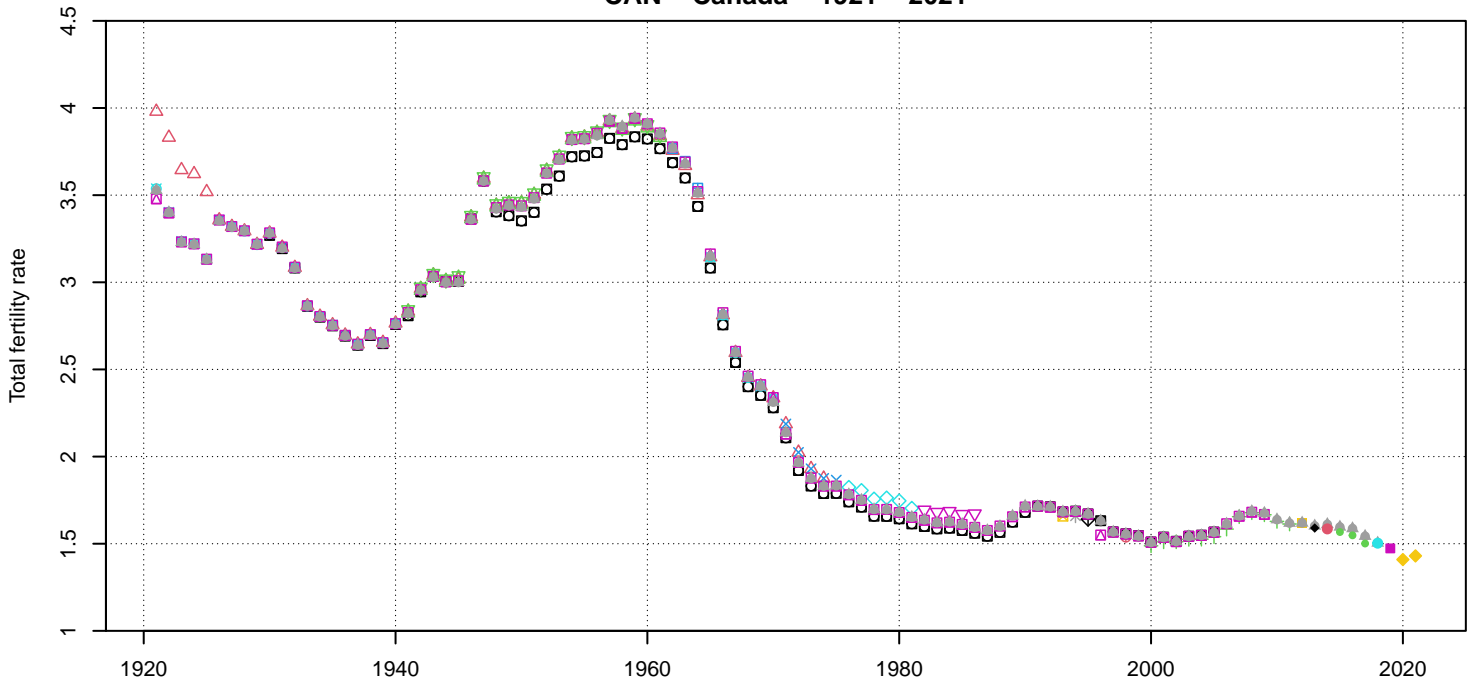

CAN – Canada – 1921 – 2021

country	code	reference	code	collection	source	type	age	definition	age	interval
CAN	01	ODE_estimate	ACY	AG1						
CAN	01	ODE_estimate	ARDY	AG1						
CAN	02	RE_estimate	ACY	AG5						
CAN	03	STAT_vital	ACY	AG5						
CAN	04	STAT_vital	ACY	AG5						
CAN	05	STAT_vital	ACY	AG5						
CAN	06	STAT_vital	ACY	AG5						
CAN	07	STAT_vital	ACY	AG5						
CAN	08	STAT_vital	ACY	AG5						
CAN	09	STAT_vital	ACY	AG5						
CAN	10	STAT_vital	ACY	AG5						
CAN	11	STAT_vital	ACY	AG5						
CAN	12	STAT_vital	ACY	AG5						
CAN	13	STAT_vital	ACY	AG5						
CAN	14	STAT_vital	ACY	AG1						
CAN	15	STAT_vital	ACY	AG5						
CAN	16	HFD_vital	ACY	AG1						
CAN	16	HFD_vital	ARDY	AG1						
CAN	17	STAT_vital	ACY	AG5						
CAN	18	STAT_vital	ACY	AG5						
CAN	19	STAT_vital	ACY	AG5						
CAN	21	STAT_vital	ACY	AG5						
CAN	22	STAT_vital	ACY	AG5						
CAN	23	STAT_vital	ACY	AG5						