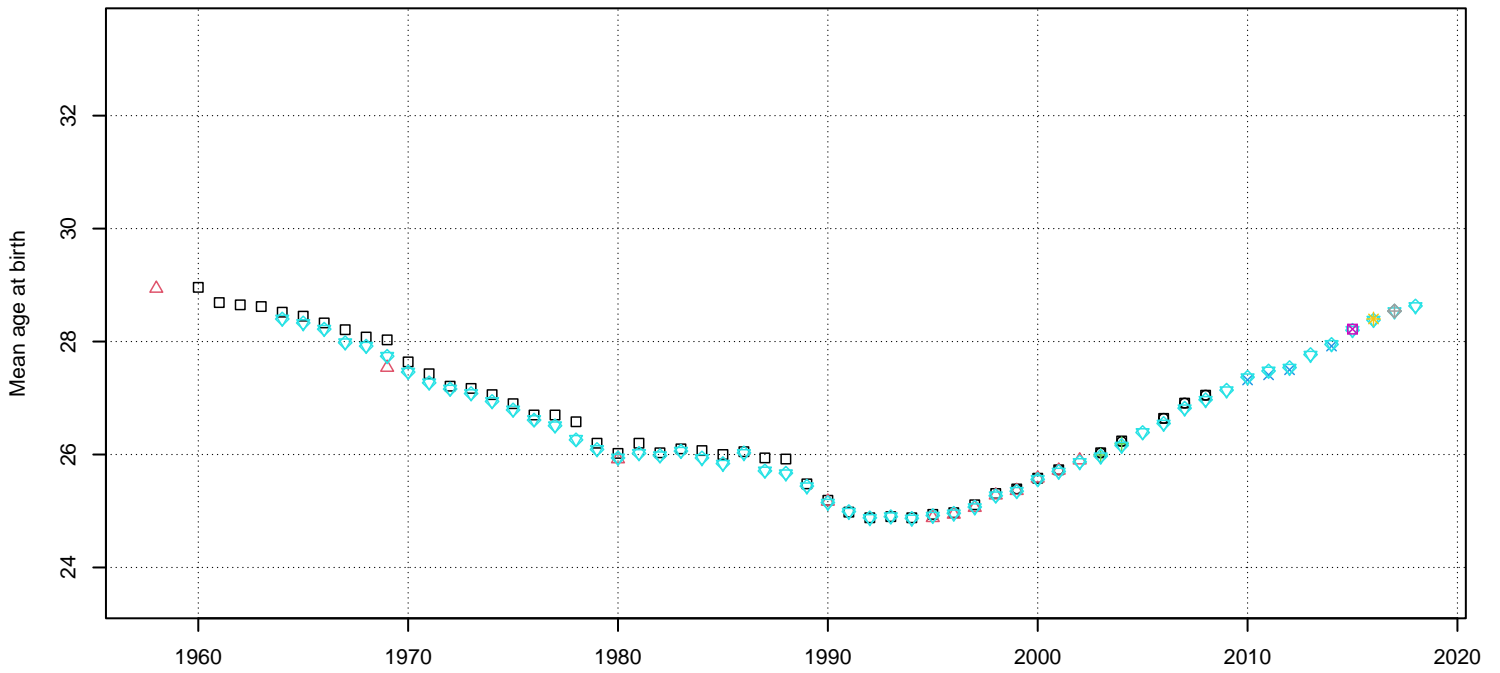

BLR – Belarus – 1958 – 2018

country	code_reference	code_collection_source	type_age	definition_age	interval	
BLR	BLR_01_ODE_estimate	ACY	AG1	BLR_05_HFD_vital	ACY	AG1
BLR	BLR_01_ODE_estimate	ARDY	AG1	BLR_05_HFD_vital	ARDY	AG1
BLR	BLR_02_STAT_vital	ACY	AG5	BLR_06_STAT_vital	ACY	AG5
BLR	BLR_03_STAT_vital	ACY	AG5	BLR_07_STAT_vital	ACY	AG5
BLR	BLR_04_STAT_vital	ACY	AG5	BLR_08_STAT_vital	ACY	AG5