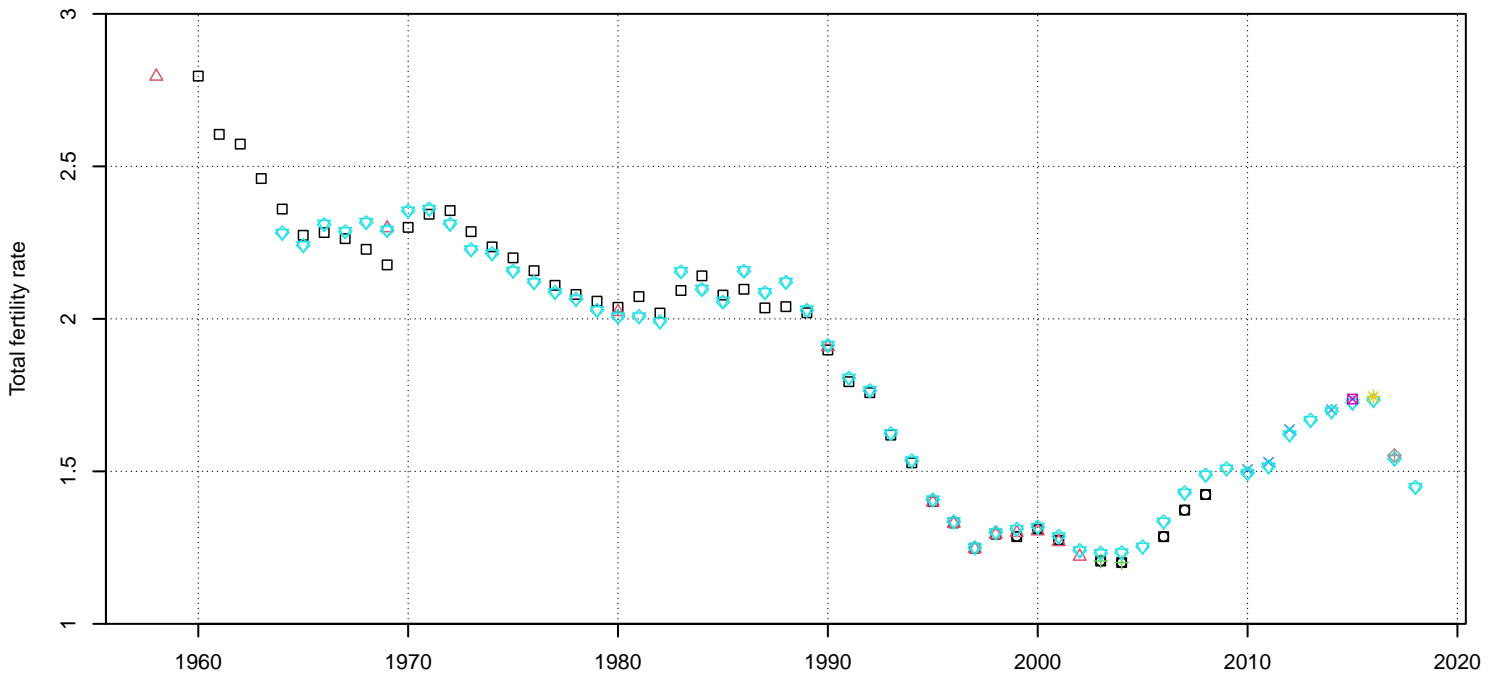

BLR – Belarus – 1958 – 2018

country	code_reference	code_collection_source	type_age	definition_age	interval	
BLR	BLR_01_ODE_estimate	ACY	AG1	BLR_05_HFD_vital	ACY	AG1
BLR	BLR_01_ODE_estimate	ARDY	AG1	BLR_05_HFD_vital	ARDY	AG1
BLR	BLR_02_STAT_vital	ACY	AG5	BLR_06_STAT_vital	ACY	AG5
BLR	BLR_03_STAT_vital	ACY	AG5	BLR_07_STAT_vital	ACY	AG5
BLR	BLR_04_STAT_vital	ACY	AG5	BLR_08_STAT_vital	ACY	AG5