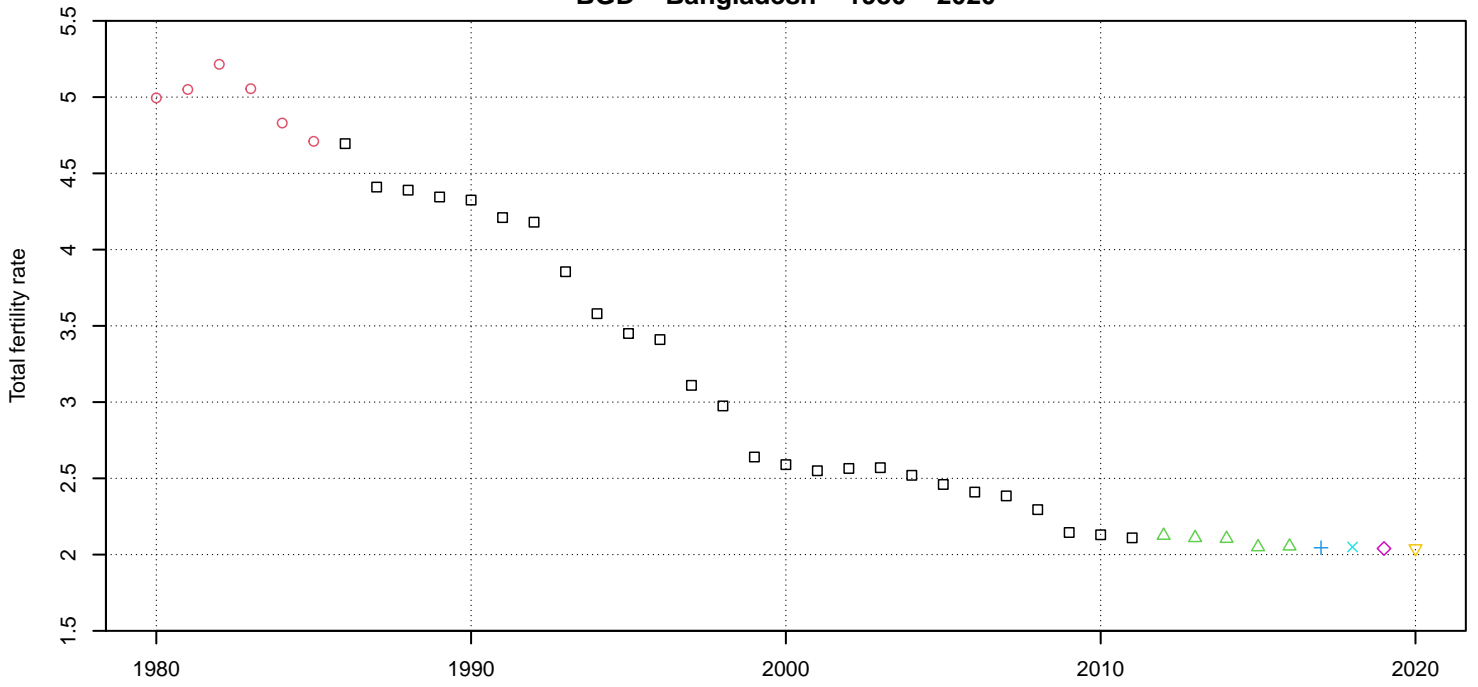

BGD – Bangladesh – 1980 – 2020

country	code_reference	code_collection_source	type_age	definition_age	interval
	BGD_01	STAT_survey_ACY_AG5	□		
	BGD_02	STAT_survey_ACY_AG5	○		
	BGD_03	STAT_survey_ACY_AG5	△		
	BGD_04	STAT_survey_ACY_AG5	+		
	BGD_05	STAT_survey_ACY_AG5	×		
	BGD_06	STAT_survey_ACY_AG5	◇		
	BGD_07	STAT_survey_ACY_AG5	▽		